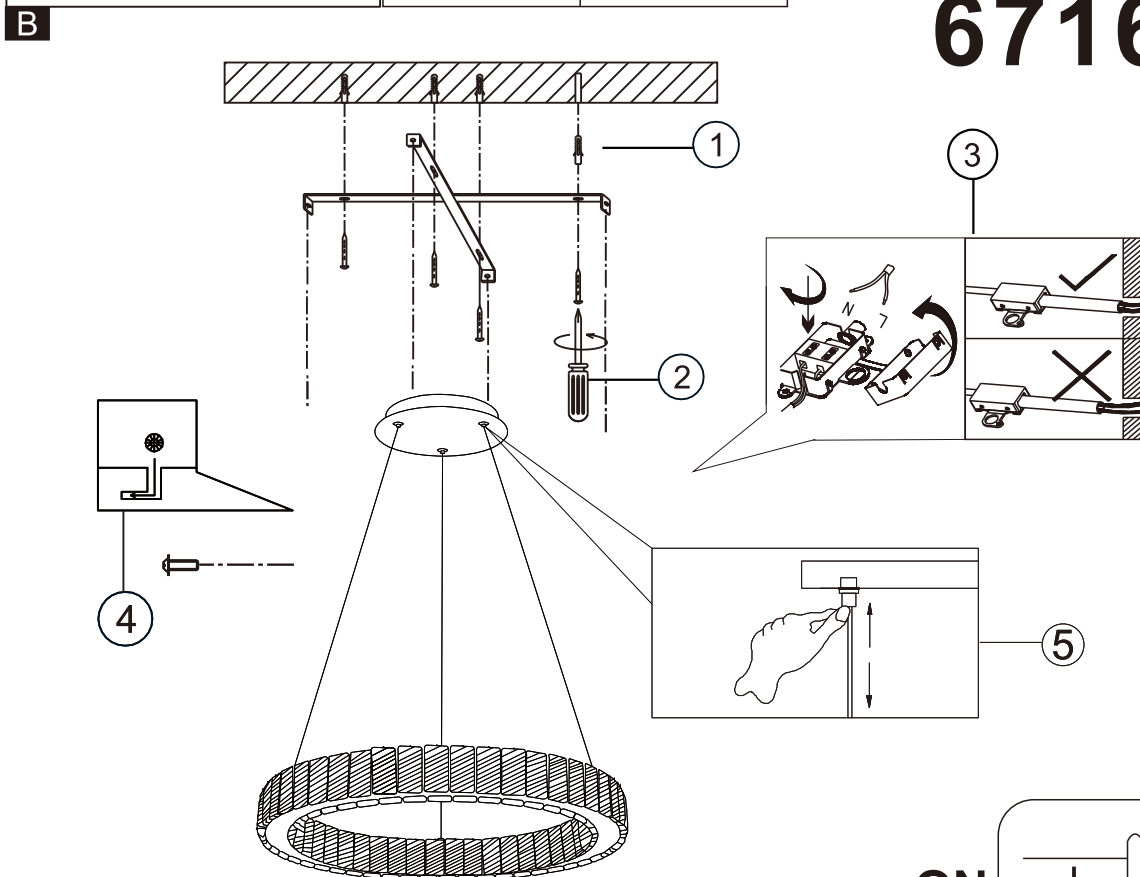

**A**

LED MAX 50W 35V  
220-240V~ 50/60Hz

Frequency Bandwidth	Maximal radiation transmitting power
2410-2475MHz	-0.7dBm

OFF

**GLOBO**  
LIGHTING  
www.globo-lighting.com

**67162-50**

- memory function
- 4000K **3** LIGHT STEPS 6000K 2700K
- 2700K-6000K
- night light
- dimmable
- colour fixing
- incl.
- many light steps
- many steps